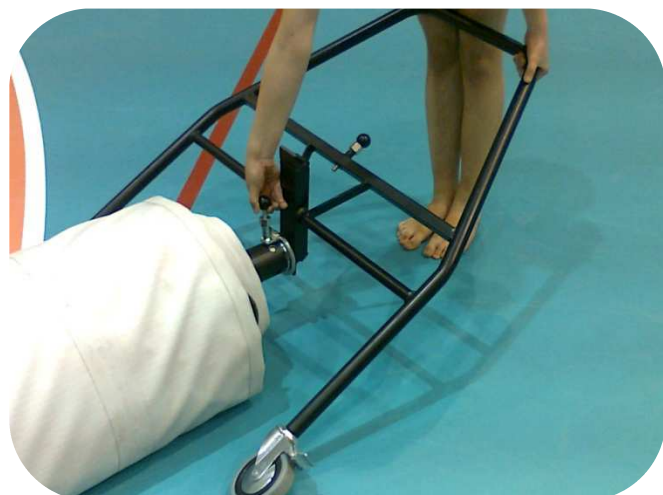

Ref. 510-002-0

Suitable to use with all inflatable tracks

To place the order please use Quick Order Form

**Trolley Lift** is a practical and universal trolley for transporting, folding and unfolding inflatable tracks of all kinds. Thanks to smart structure, the transportation and unfolding of a track takes place practically without effort.

A **Trolley Lift** is made of durable materials, and will last for many years.

Practical trolley assembling and disassembling system.

Very easy and simple transportation of pneumatic tracks.

Unfolding the Air Cover of a high-performance **Tumbling Track GREGOR** - fast and trouble-free.